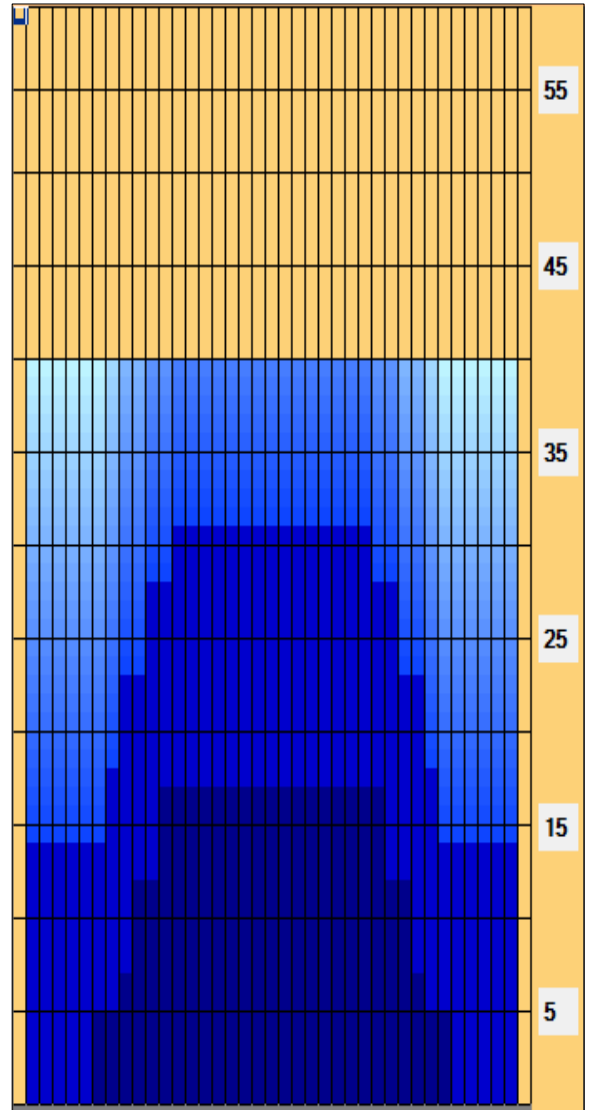

FANTASTICO OPEN 99

Oil Pattern Distance: 40 Feet **Reverse Brush Drop:** 40 Feet **Oil Per Board:** 50 uL
Forward Oil Total: 9.5 mL **Reverse Oil Total:** 13 mL **Volume Oil Total:** 22.5 mL
Forward Boards Crossed: 190 Boards **Reverse Boards Crossed:** 260 Boards **Total Boards Crossed:** 450 Boards

	Start	Stop	Loads	Speed	Crossed	Start	End	Feet	T.Oil
1	2L	2R	1	14	37	0.0	0.0	0.0	1850
2	7L	7R	2	18	54	0.0	5.1	5.1	2700
3	9L	9R	1	18	23	5.1	7.6	2.5	1150
4	10L	10R	2	18	42	7.6	12.7	5.1	2100
5	12L	12R	2	18	34	12.7	17.8	5.1	1700
6	2L	2R	0	22	0	17.8	32.0	14.2	0
7	2L	2R	0	30	0	32.0	40.0	8.0	0

Forward Reverse More

	Start	Stop	Loads	Speed	Crossed	Start	End	Feet	T.Oil
1	2L	2R	0	30	0	40.0	31.0	-9.0	0
2	13L	13R	1	22	15	31.0	27.9	-3.1	750
3	11L	11R	2	18	38	27.9	22.8	-5.1	1900
4	9L	9R	2	18	46	22.8	17.7	-5.1	2300
5	8L	8R	2	14	50	17.7	13.8	-3.9	2500
6	2L	2R	3	14	111	13.8	7.9	-5.9	5550
7	2L	2R	0	14	0	7.9	0.0	-7.9	0

Forward Reverse More

Conditioner:
Type In or Select One

TransferType:
Type In or Select One

Forward

Reverse

Combined

Buff

Item	3L-7L:18L-18R	8L-12L:18L-18R	13L-17L:18L-18R	18L-18R:17R-13R	18L-18R:12R-8R	18L-18R:7R-3R
Description	Outside Track:Middle	Middle Track:Middle	Inside Track:Middle	Middle:Inside Track	Middle:Middle Track	Middle:Outside Track
Track Zone Ratio	4.09	1.41	1	1	1.41	4.09